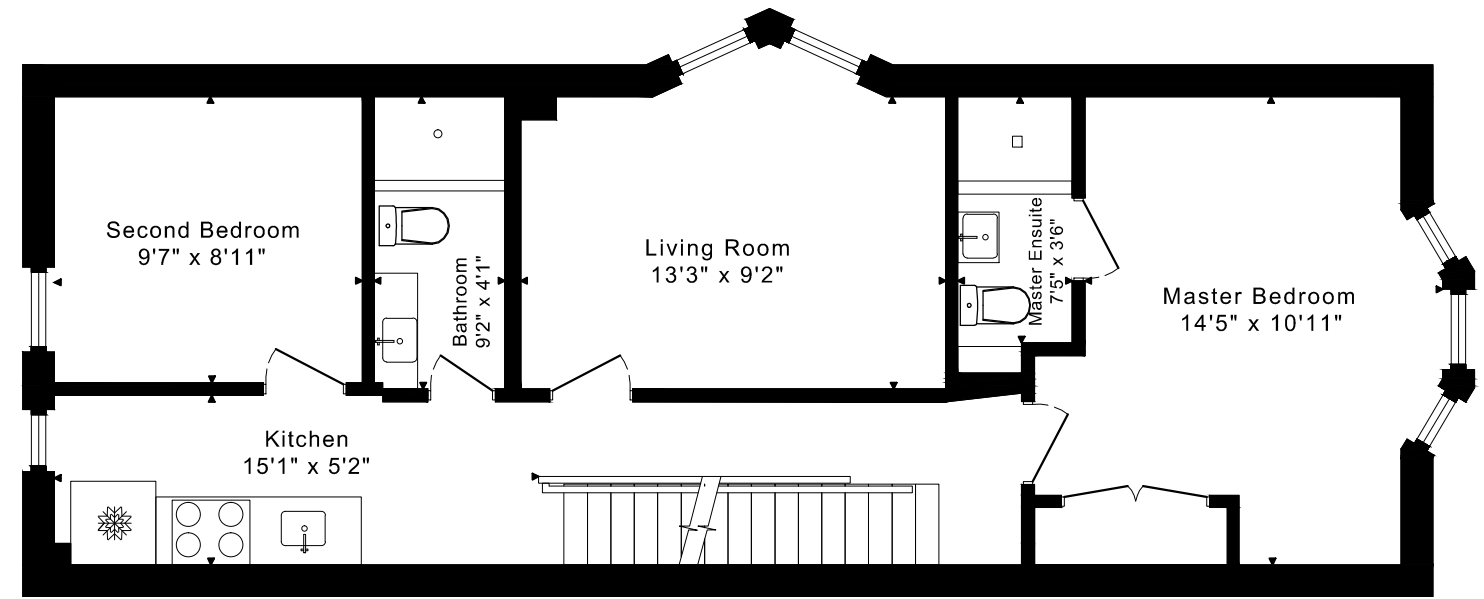

236 GRACE STREET FLOOR PLANS

THIRD FLOOR
425 SQUARE FEET

SECOND FLOOR
725 SQUARE FEET

MAIN FLOOR
720 SQUARE FEET

LOWER FLOOR
845 SQUARE FEET

1870 sq ft + 845 sq ft
BELOW GRADE