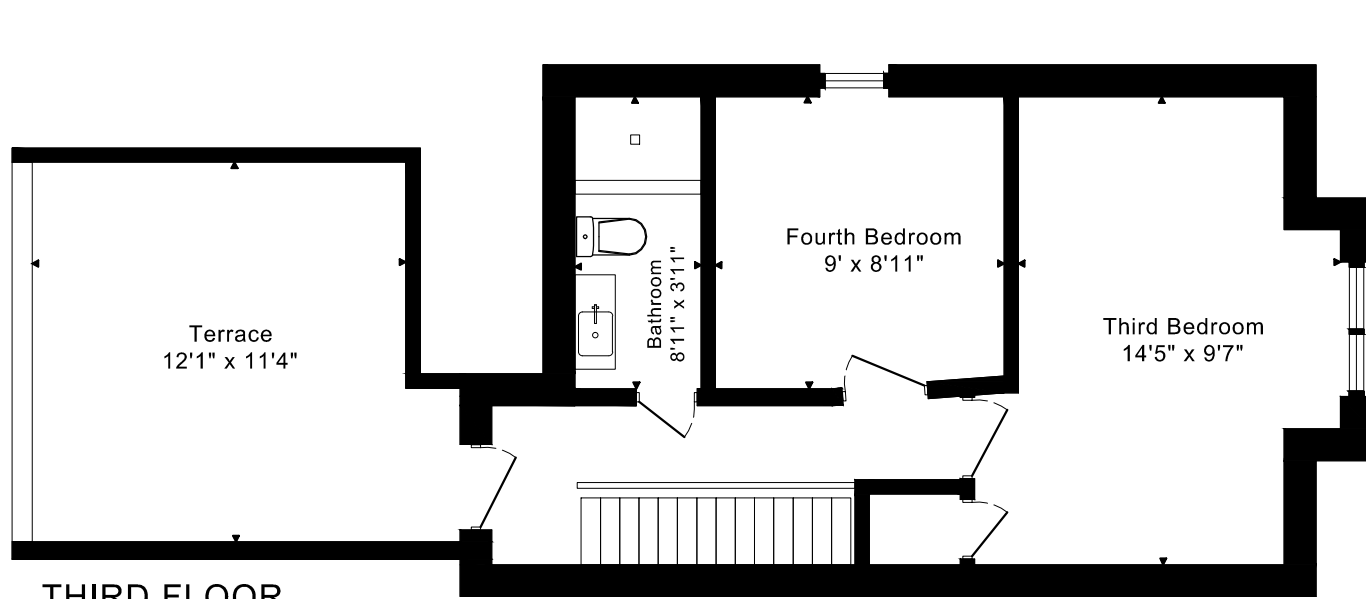

236 GRACE STREET FLOOR PLANS

THIRD FLOOR
425 SQUARE FEET

SECOND FLOOR
725 SQUARE FEET

MAIN FLOOR
720 SQUARE FEET

LOWER FLOOR
845 SQUARE FEET

1870 sq ft + 845 sq ft
BELOW GRADE