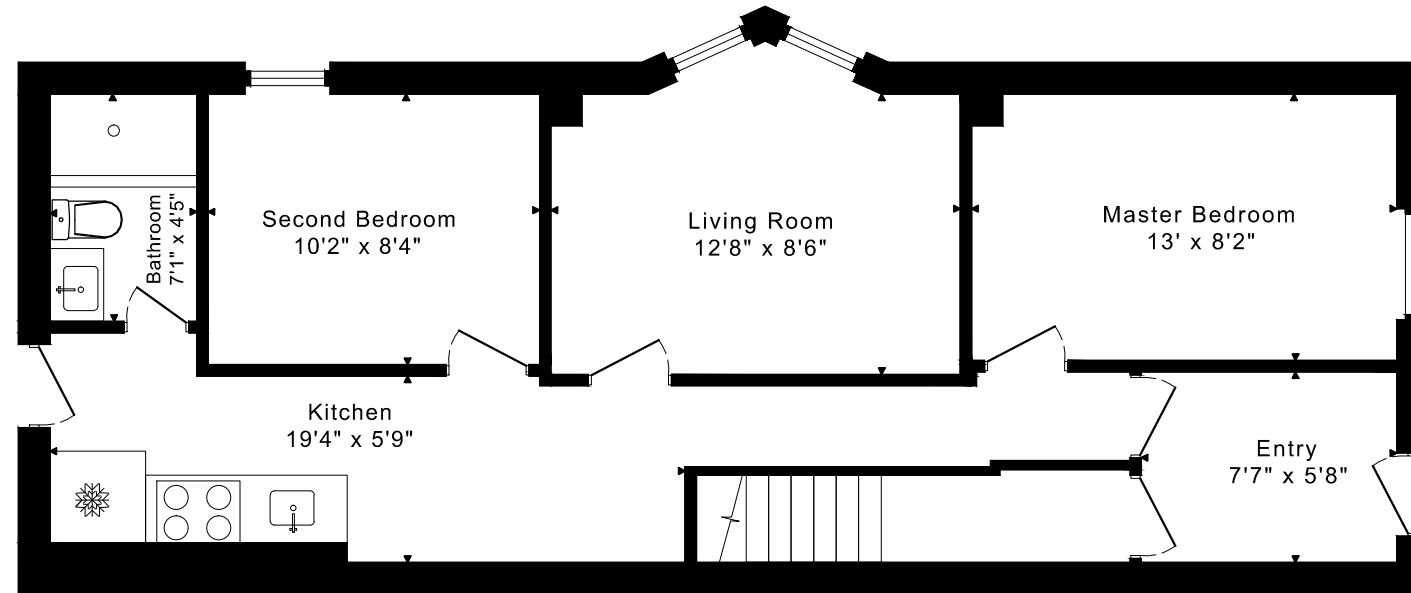

236 GRACE STREET FLOOR PLANS

THIRD FLOOR
425 SQUARE FEET

SECOND FLOOR
725 SQUARE FEET

MAIN FLOOR
720 SQUARE FEET

LOWER FLOOR
845 SQUARE FEET

1870 sq ft + 845 sq ft
BELOW GRADE