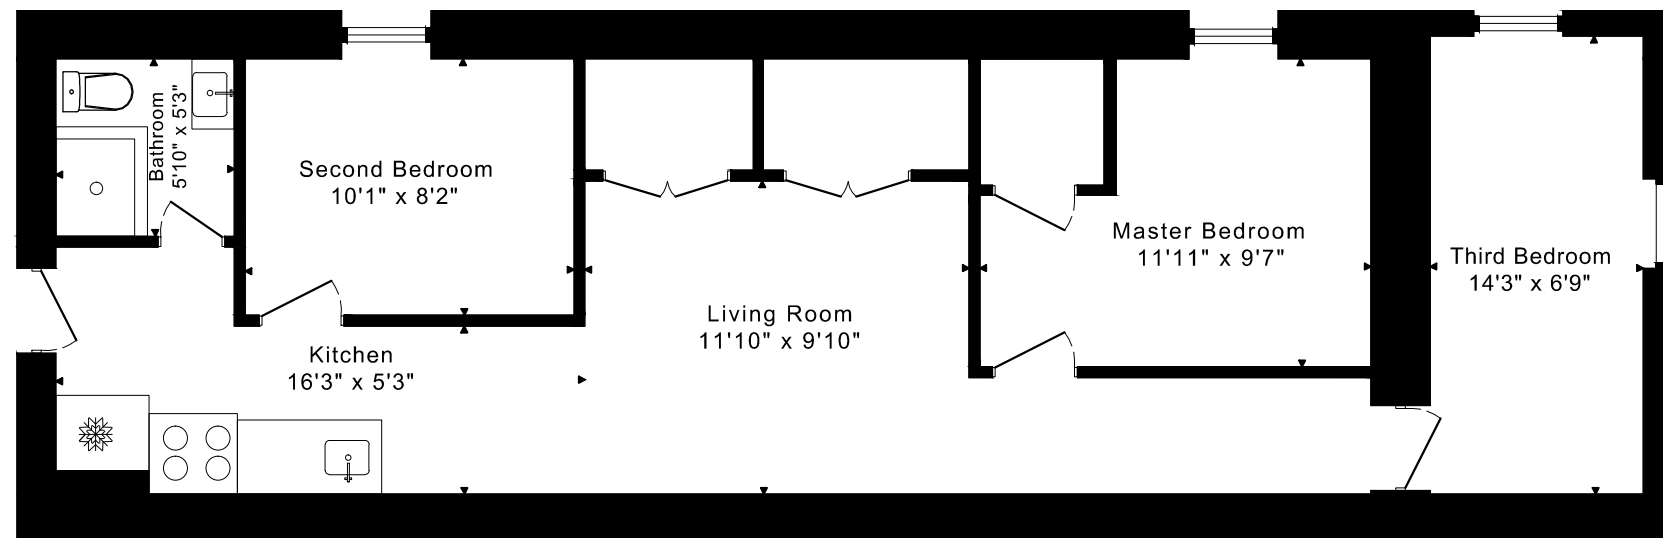

236 GRACE STREET FLOOR PLANS

THIRD FLOOR
425 SQUARE FEET

SECOND FLOOR
725 SQUARE FEET

MAIN FLOOR
720 SQUARE FEET

LOWER FLOOR
845 SQUARE FEET

1870 sq ft + 845 sq ft
BELOW GRADE